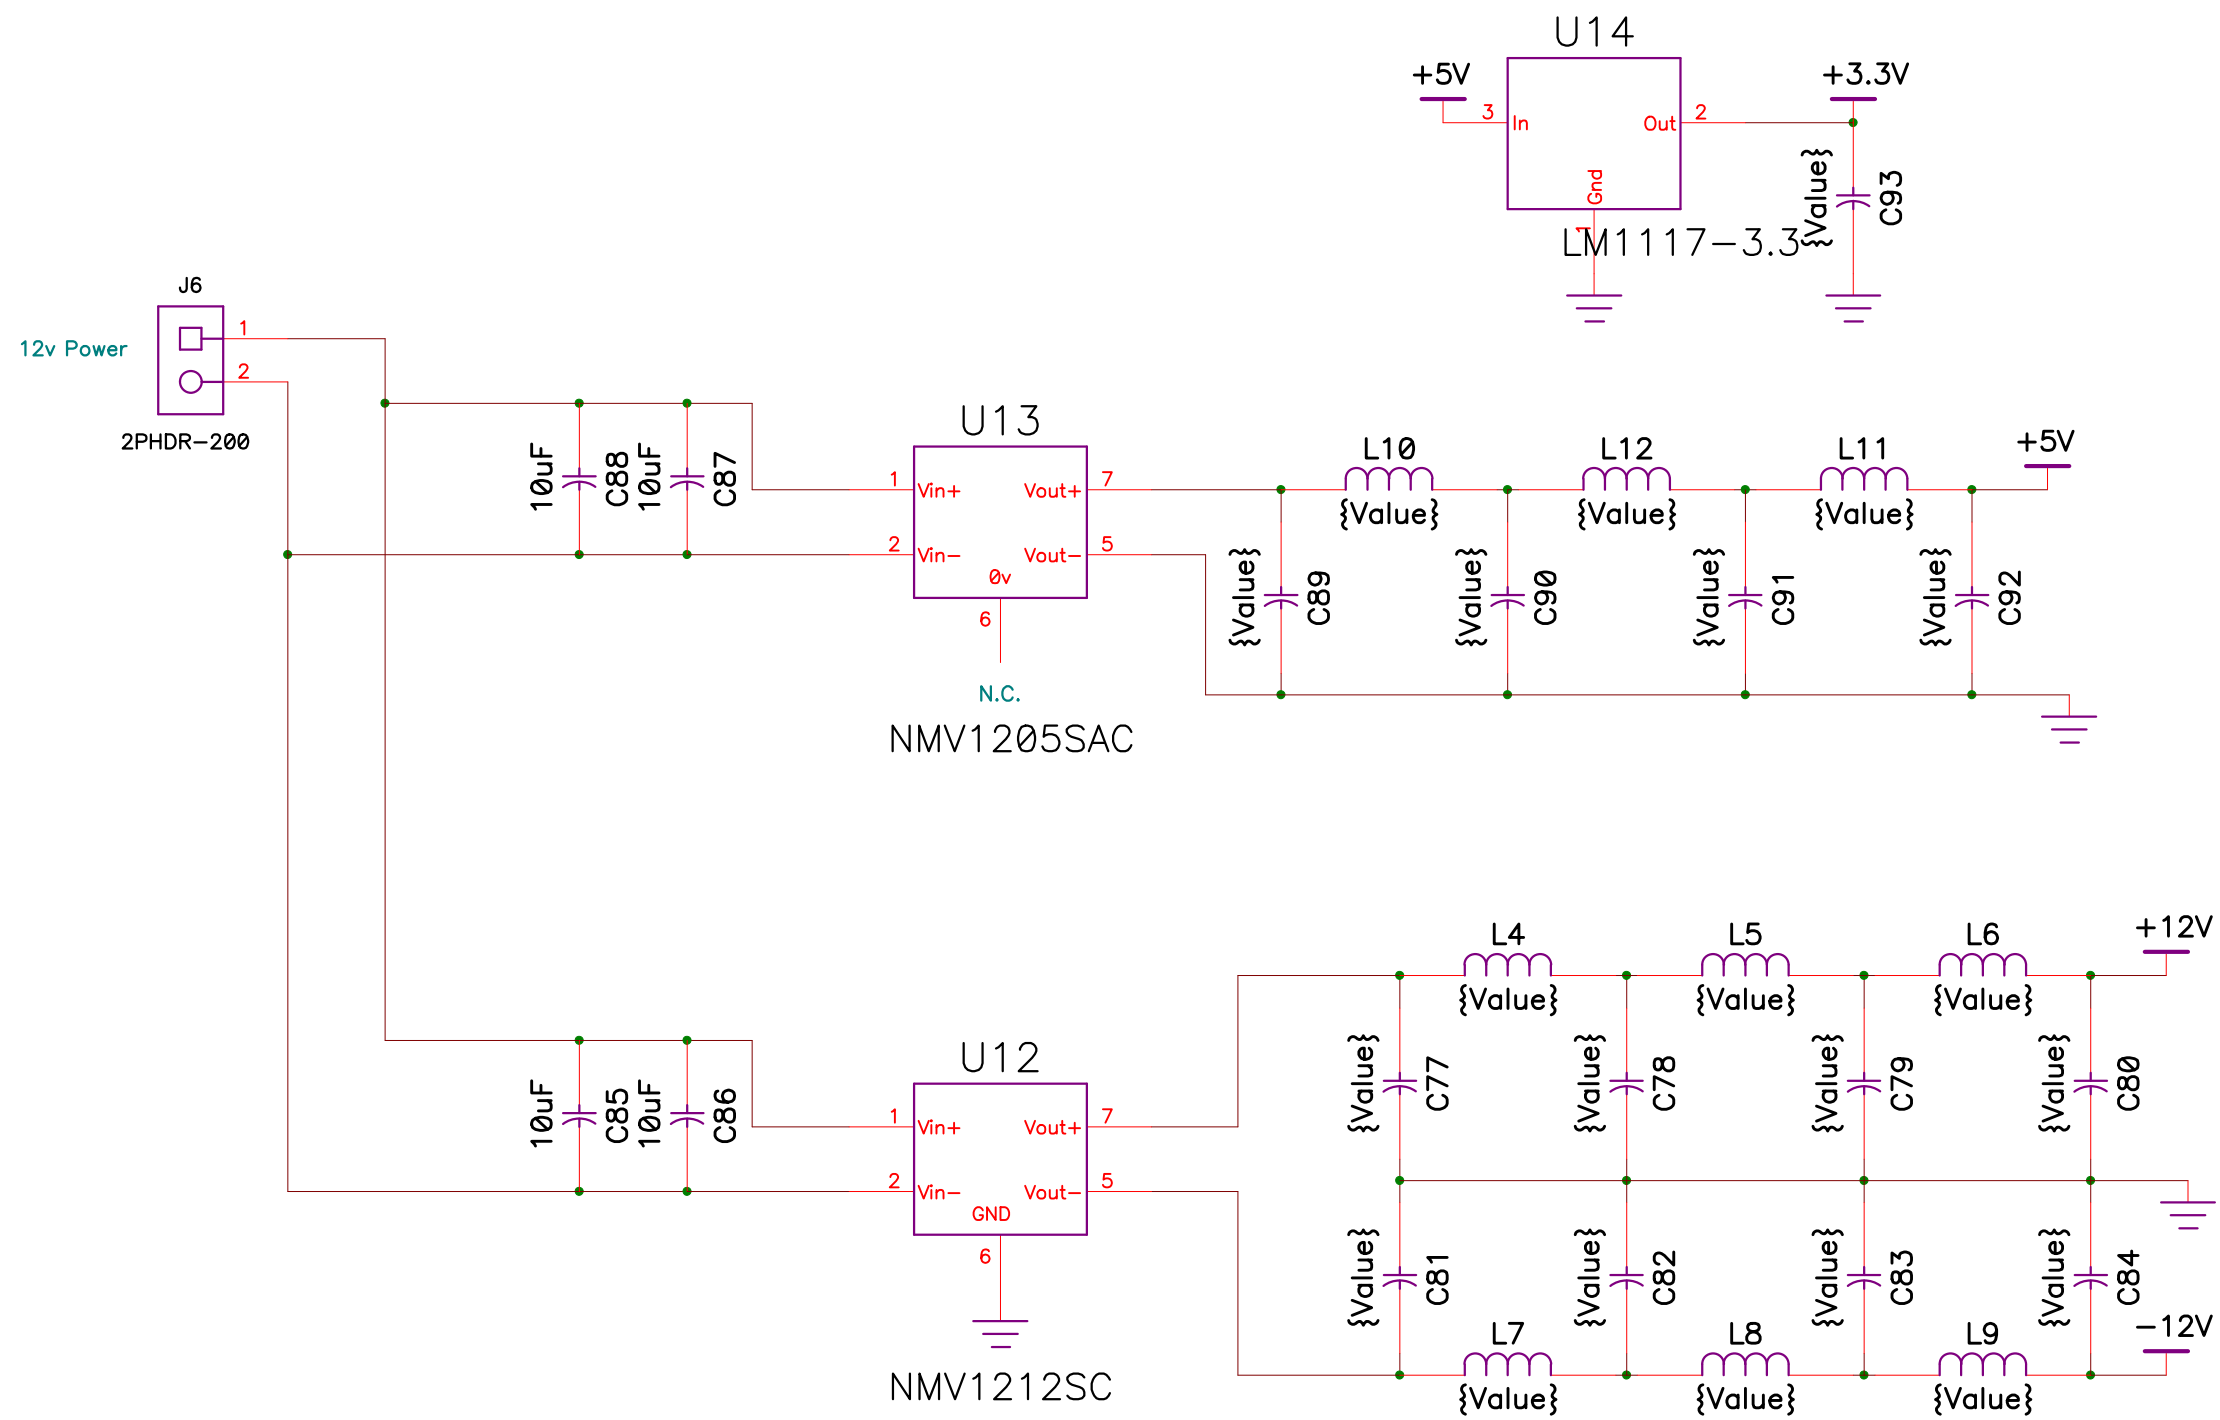

Title			Software Defined Transponder SDR RX		
Size	Number		Rev		1
Date	9/19/06		Drawn by	N9WXU	
Filename	SDX.SCH		Sheet	1 of 6	

Title			Software Defined Transponder SDR TX		
Size	Number		Rev		1
Date	9/19/06		Drawn by		N9WXU
Filename	SDX.SCH		Sheet		2 of 6

Title		
Software Defined Transponder IQ CLK GEN		
Size	Number	Rev
B		1
Date	9/19/06	Drawn by N9WXU
Filename	SDX.SCH	Sheet 3 of 6

Title Software Defined Transponder CODEC		
Size B	Number	Rev 1
Date 9/19/06	Drawn by N9WXU	
Filename SDX.SCH	Sheet 4 of 6	

Title			Software Defined Transponder CPU		
Size	Number		Rev		1
Date	9/19/06		Drawn by		N9WXU
Filename	SDX.SCH		Sheet		5 of 6

Title		
Software Defined Transponder POWER		
Size	Number	Rev
B		1
Date	9/19/06	Drawn by N9WXU
Filename	SDX.SCH	Sheet 6 of 6