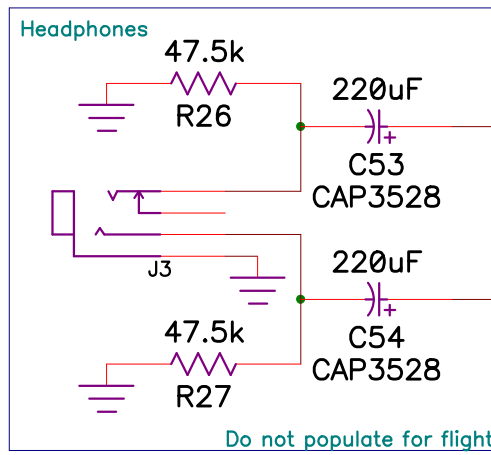

Title		
Software Defined Transponder IQ CLK GEN		
Size	Number	Rev
B		1
Date	9/19/06	Drawn by N9WXU
Filename	SDX.SCH	Sheet 3 of 6

Title Software Defined Transponder CODEC		
Size B	Number	Rev 1
Date 9/19/06	Drawn by N9WXU	
Filename SDX.SCH	Sheet 4 of 6	

Title			Software Defined Transponder CPU		
Size	Number		Rev		1
Date	9/19/06		Drawn by		N9WXU
Filename	SDX.SCH		Sheet		5 of 6

Title		
Software Defined Transponder POWER		
Size	Number	Rev
B		1
Date	9/19/06	Drawn by N9WXU
Filename	SDX.SCH	Sheet 6 of 6