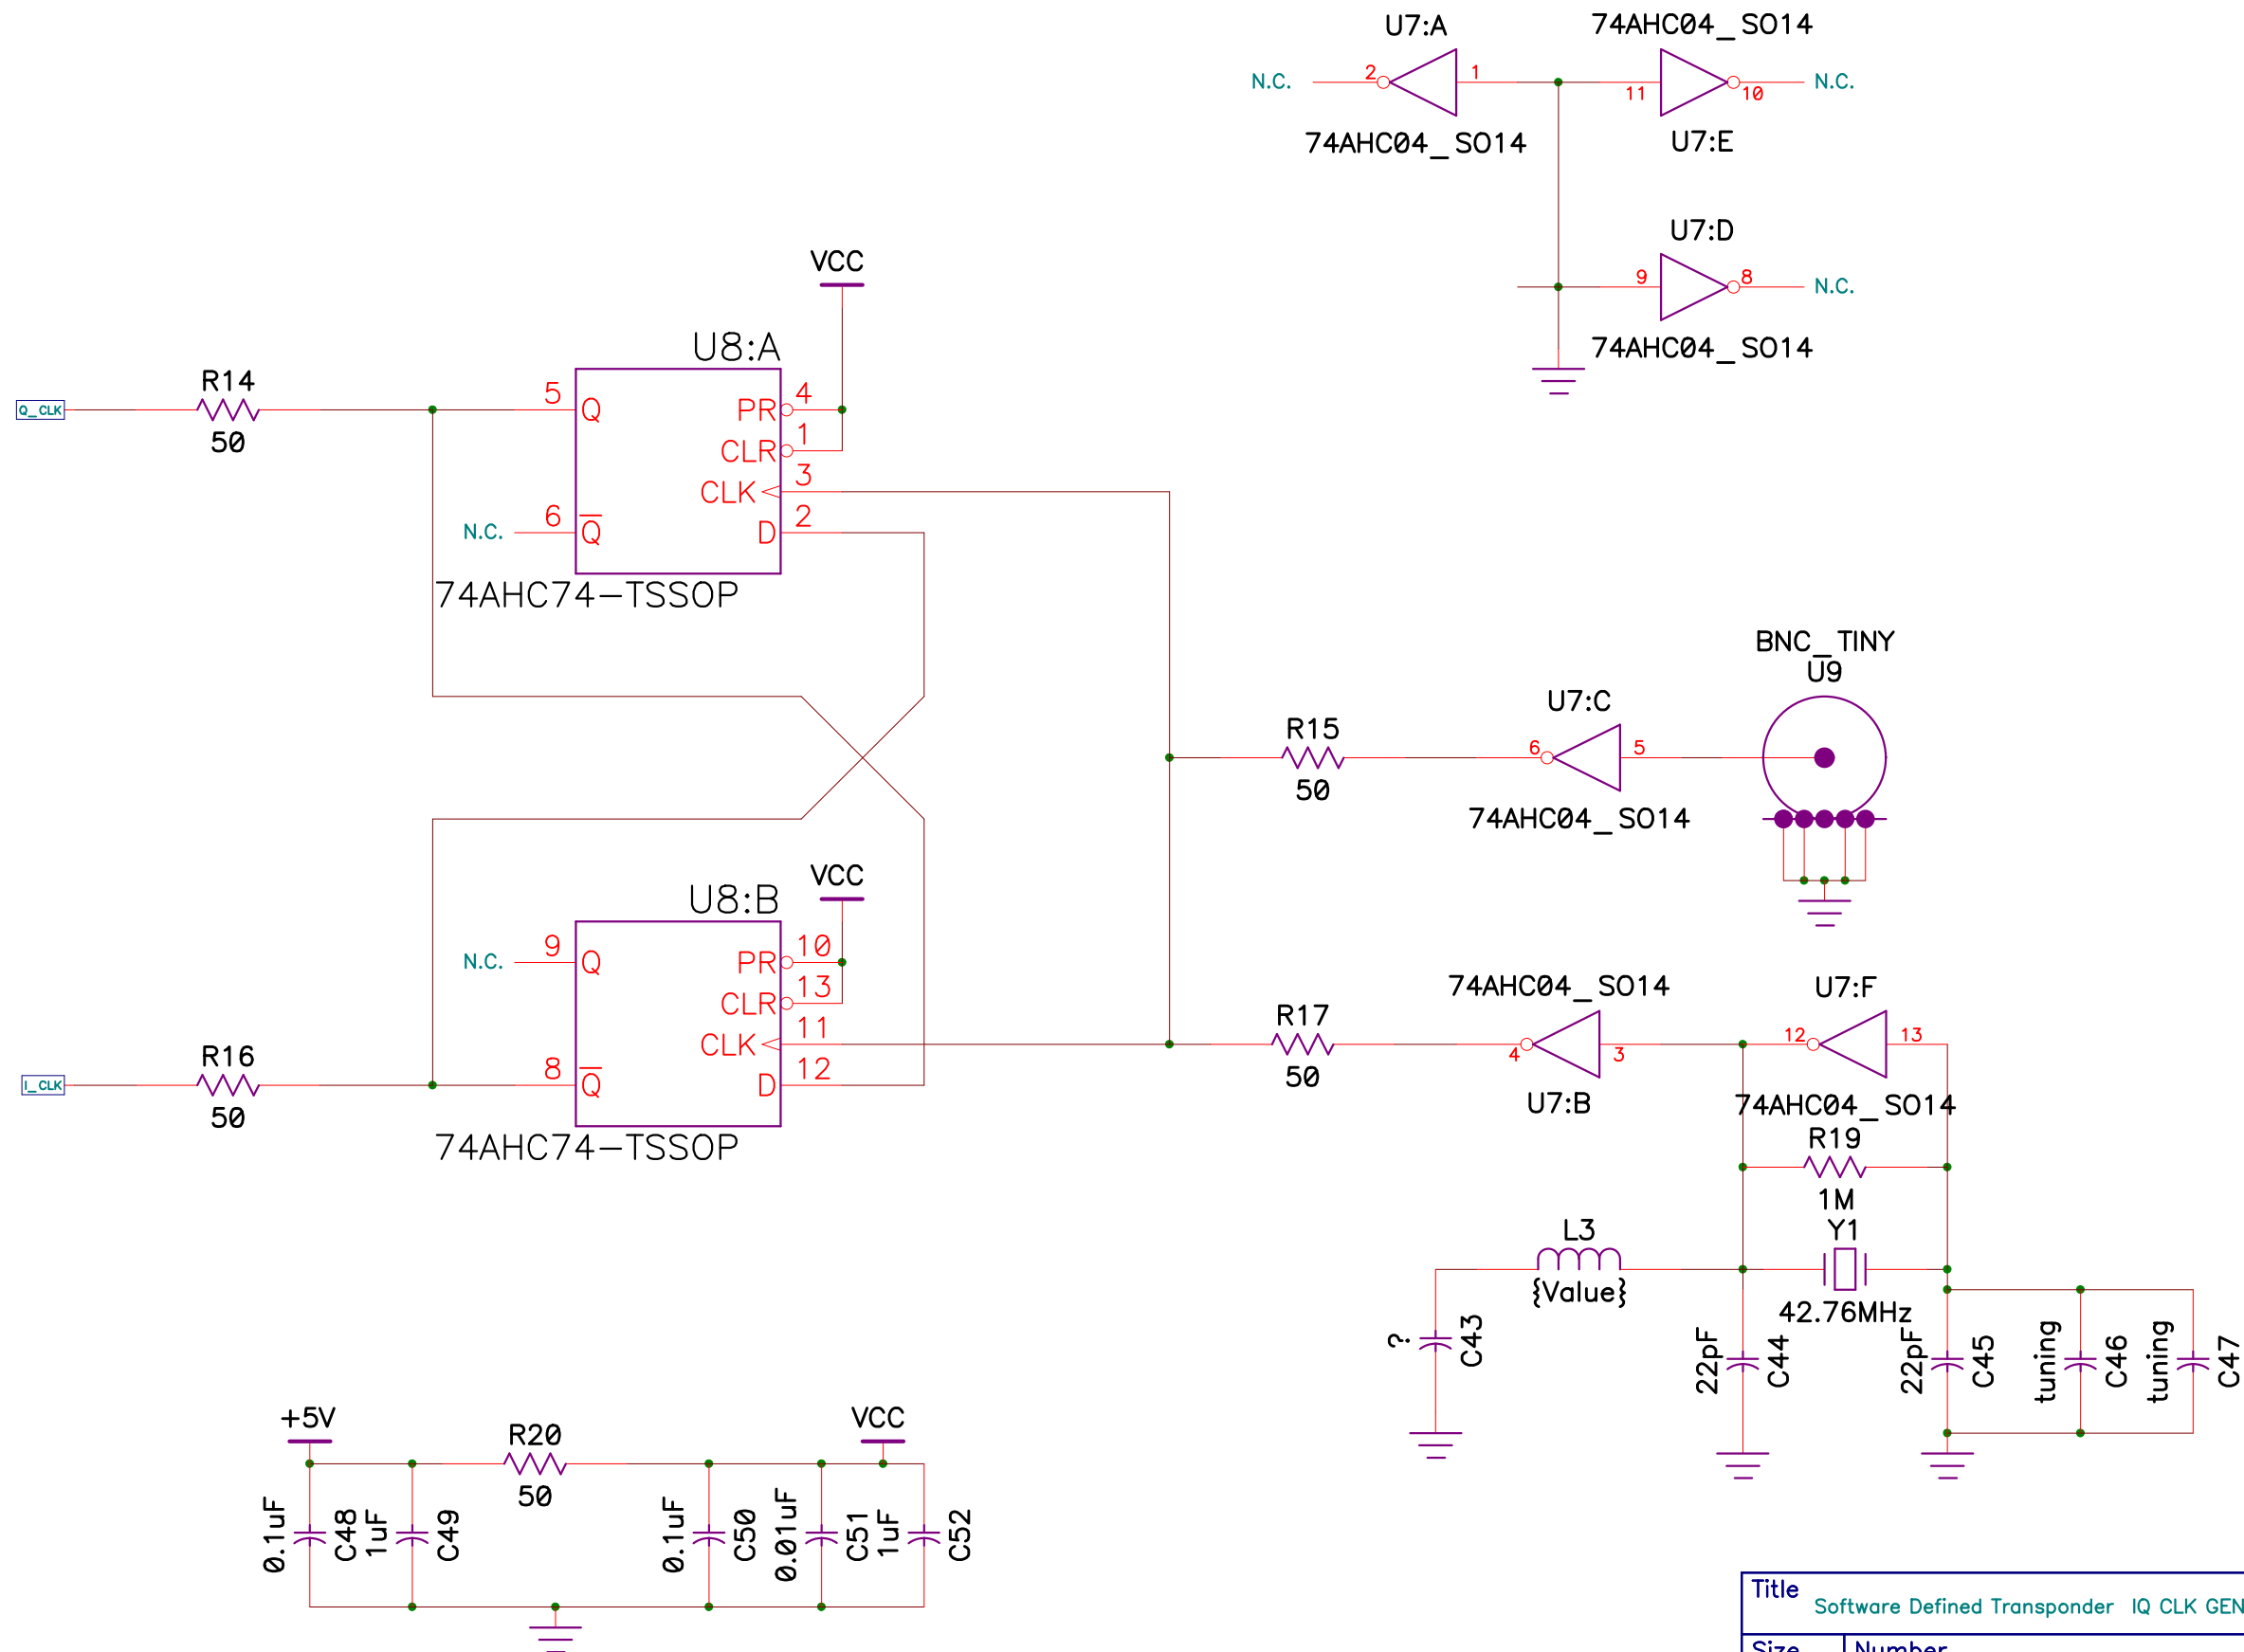

Title			Software Defined Transponder SDR RX		
Size	Number		Rev		1
Date	9/19/06		Drawn by	N9WXU	
Filename	SDX.SCH		Sheet	1 of 6	

Title			Software Defined Transponder SDR TX		
Size	Number		Rev		1
Date	9/19/06		Drawn by		N9WXU
Filename	SDX.SCH		Sheet		2 of 6

Title		
Software Defined Transponder IQ CLK GEN		
Size	Number	Rev
B		1
Date	9/19/06	Drawn by N9WXU
Filename	SDX.SCH	Sheet 3 of 6

Title Software Defined Transponder CODEC		
Size B	Number	Rev 1
Date 9/19/06	Drawn by N9WXU	
Filename SDX.SCH	Sheet 4 of 6	

Title			Software Defined Transponder CPU		
Size	Number		Rev		1
Date	9/19/06		Drawn by		N9WXU
Filename	SDX.SCH		Sheet		5 of 6

Title		
Software Defined Transponder POWER		
Size	Number	Rev
B		1
Date	9/19/06	Drawn by N9WXU
Filename	SDX.SCH	Sheet 6 of 6