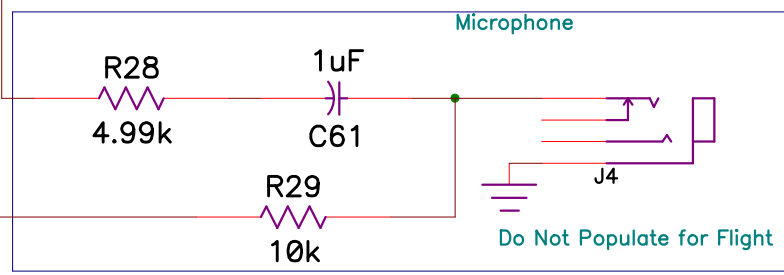

Title		
Software Defined Transponder IQ CLK GEN		
Size	Number	Rev
B		1
Date	9/19/06	Drawn by N9WXU
Filename	SDX.SCH	Sheet 3 of 6

Title Software Defined Transponder CODEC		
Size B	Number	Rev 1
Date 9/19/06	Drawn by N9WXU	
Filename SDX.SCH	Sheet 4 of 6	

Title			Software Defined Transponder CPU		
Size	Number		Rev		1
Date	9/19/06		Drawn by		N9WXU
Filename	SDX.SCH		Sheet		5 of 6

Title		
Software Defined Transponder POWER		
Size	Number	Rev
B		1
Date	9/19/06	Drawn by N9WXU
Filename	SDX.SCH	Sheet 6 of 6