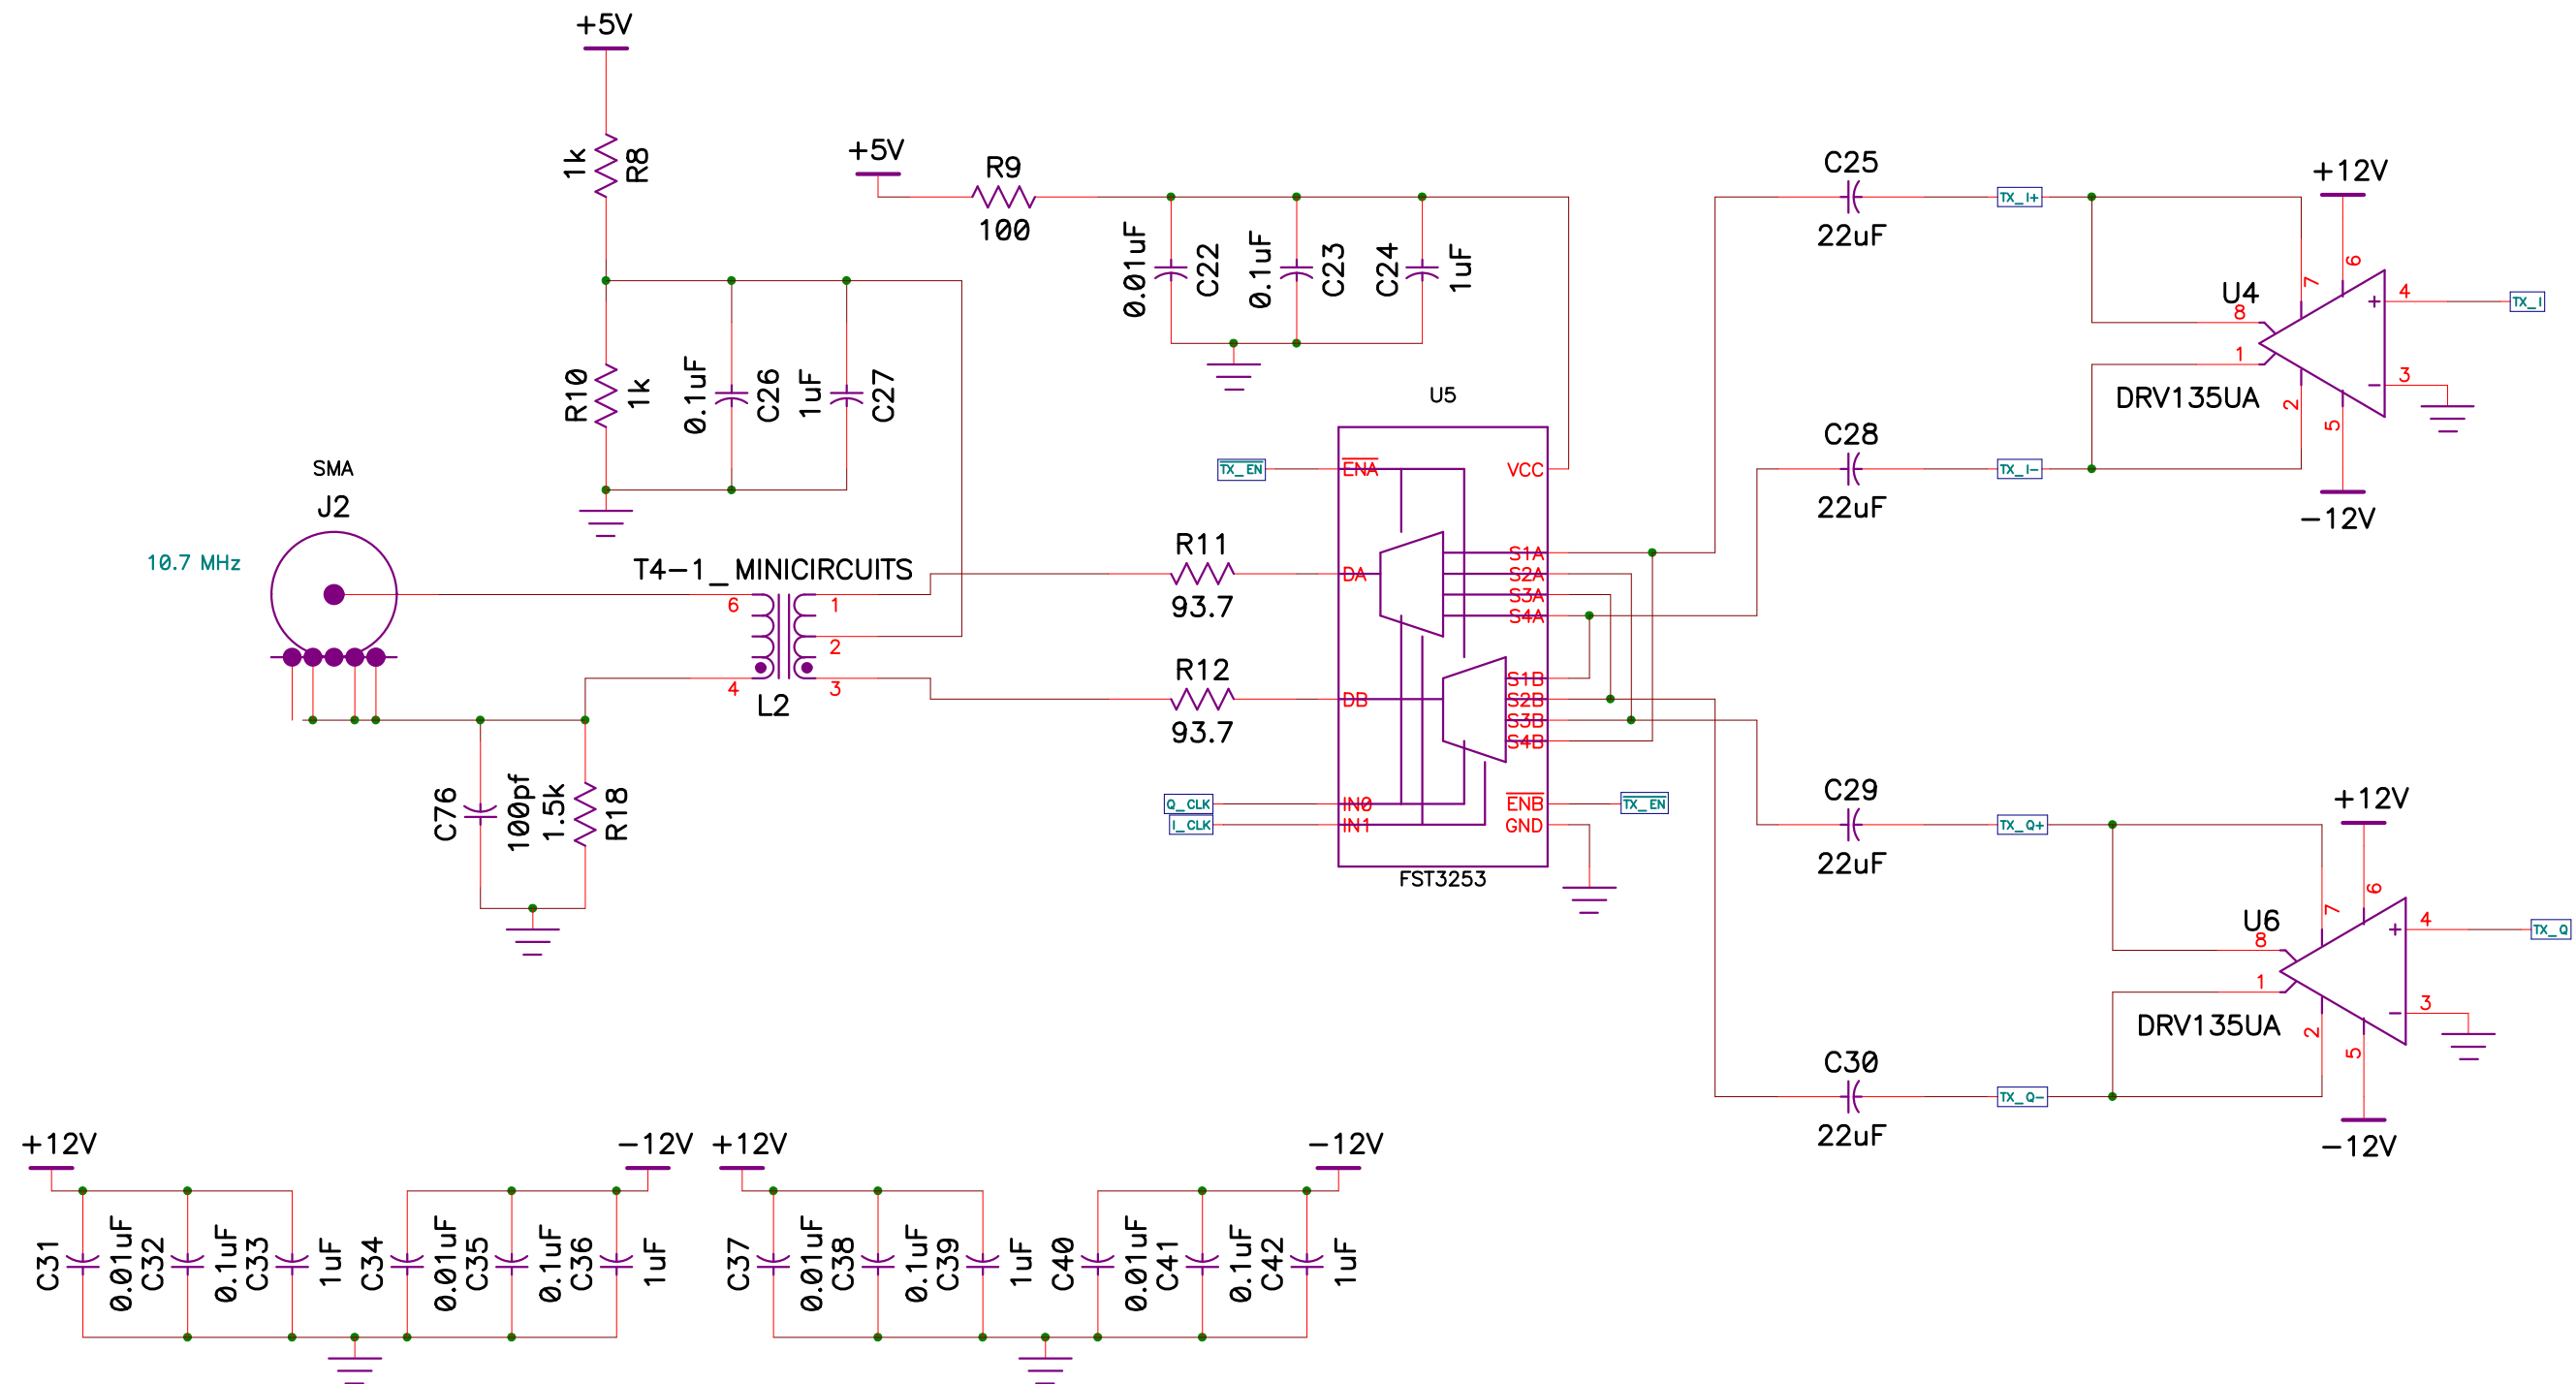

Title			Software Defined Transponder SDR RX		
Size	Number		Rev		1
Date	9/19/06		Drawn by	N9WXU	
Filename	SDX.SCH		Sheet	1 of 6	

Title			Software Defined Transponder SDR TX		
Size	Number		Rev		1
Date	9/19/06		Drawn by		N9WXU
Filename	SDX.SCH		Sheet		2 of 6

Title		
Software Defined Transponder IQ CLK GEN		
Size	Number	Rev
B		1
Date	9/19/06	Drawn by N9WXU
Filename	SDX.SCH	Sheet 3 of 6

Title Software Defined Transponder CODEC		
Size B	Number	Rev 1
Date 9/19/06	Drawn by N9WXU	
Filename SDX.SCH	Sheet 4 of 6	

Title			Software Defined Transponder CPU		
Size	Number		Rev		1
Date	9/19/06		Drawn by		N9WXU
Filename	SDX.SCH		Sheet		5 of 6

Title		
Software Defined Transponder POWER		
Size	Number	Rev
B		1
Date	9/19/06	Drawn by N9WXU
Filename	SDX.SCH	Sheet 6 of 6