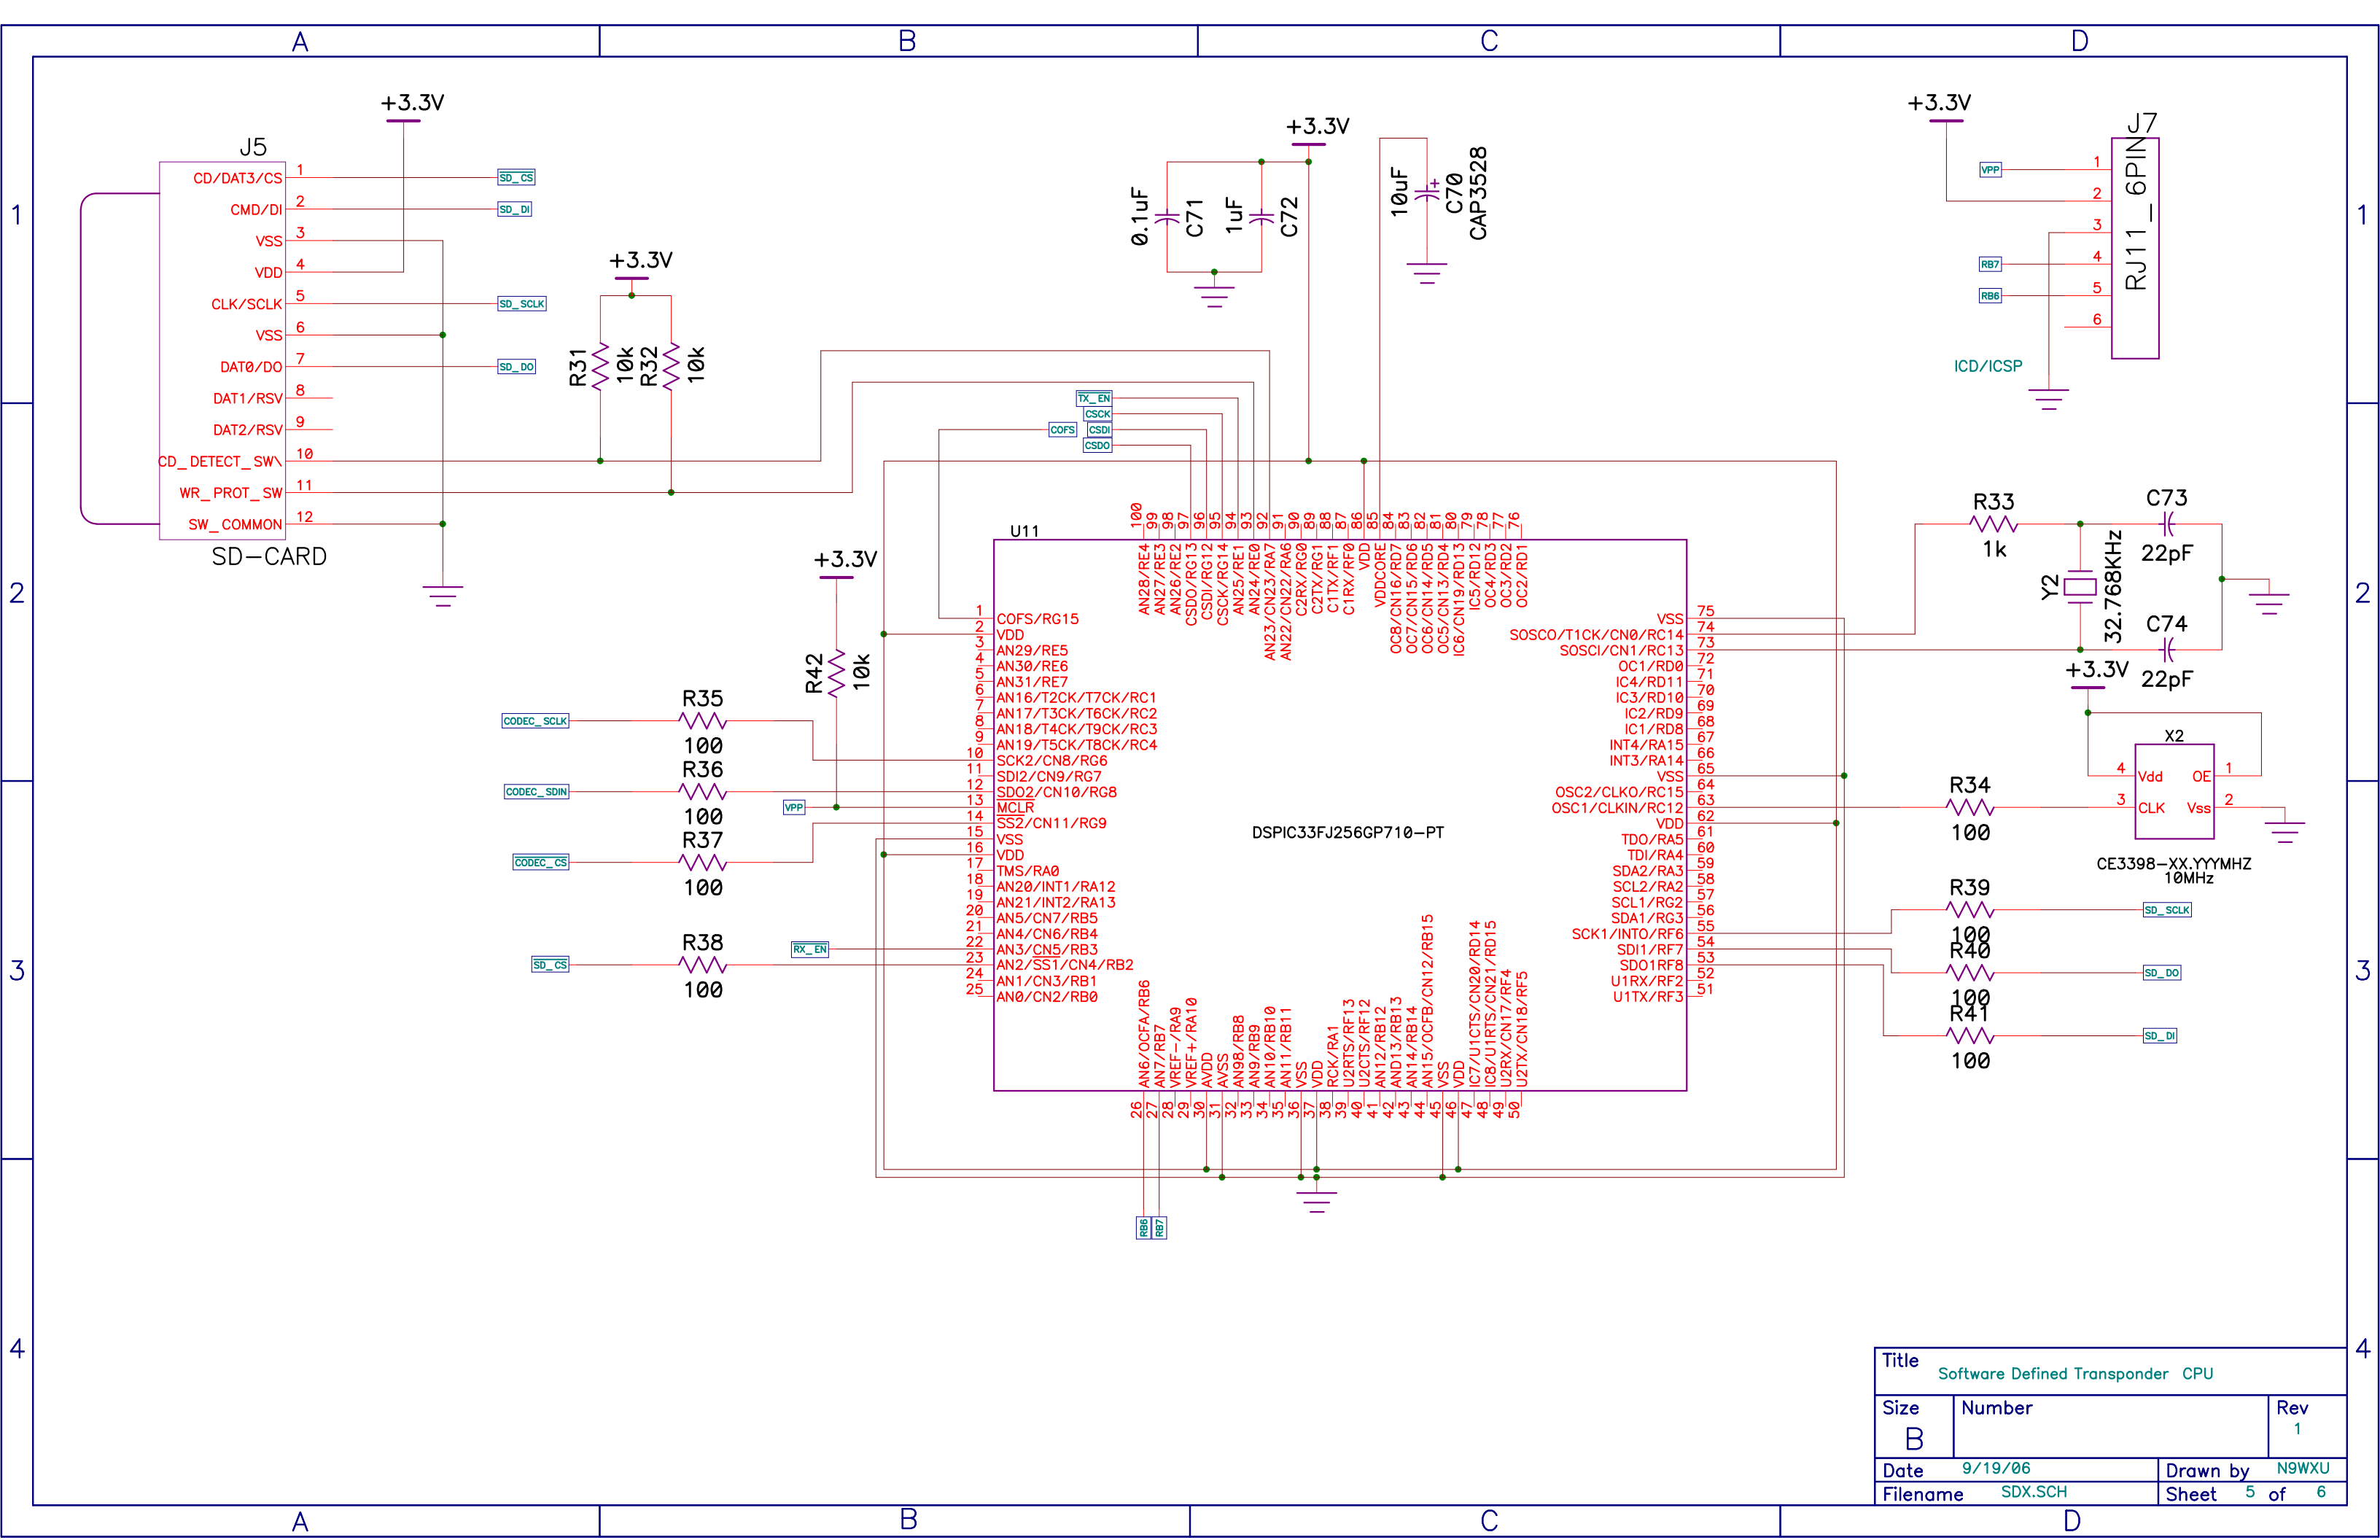

Title			Software Defined Transponder SDR RX		
Size	Number		Rev		1
Date	9/19/06		Drawn by	N9WXU	
Filename	SDX.SCH		Sheet	1 of 6	

Title			Software Defined Transponder SDR TX		
Size	Number		Rev		1
Date	9/19/06		Drawn by		N9WXU
Filename	SDX.SCH		Sheet		2 of 6

Title		
Software Defined Transponder IQ CLK GEN		
Size	Number	Rev
B		1
Date	9/19/06	Drawn by N9WXU
Filename	SDX.SCH	Sheet 3 of 6

Title Software Defined Transponder CODEC		
Size B	Number	Rev 1
Date 9/19/06	Drawn by N9WXU	
Filename SDX.SCH	Sheet 4 of 6	

Title			Software Defined Transponder CPU		
Size	Number		Rev		1
Date	9/19/06		Drawn by		N9WXU
Filename	SDX.SCH		Sheet		5 of 6

Title		
Software Defined Transponder POWER		
Size	Number	Rev
B		1
Date	9/19/06	Drawn by N9WXU
Filename	SDX.SCH	Sheet 6 of 6