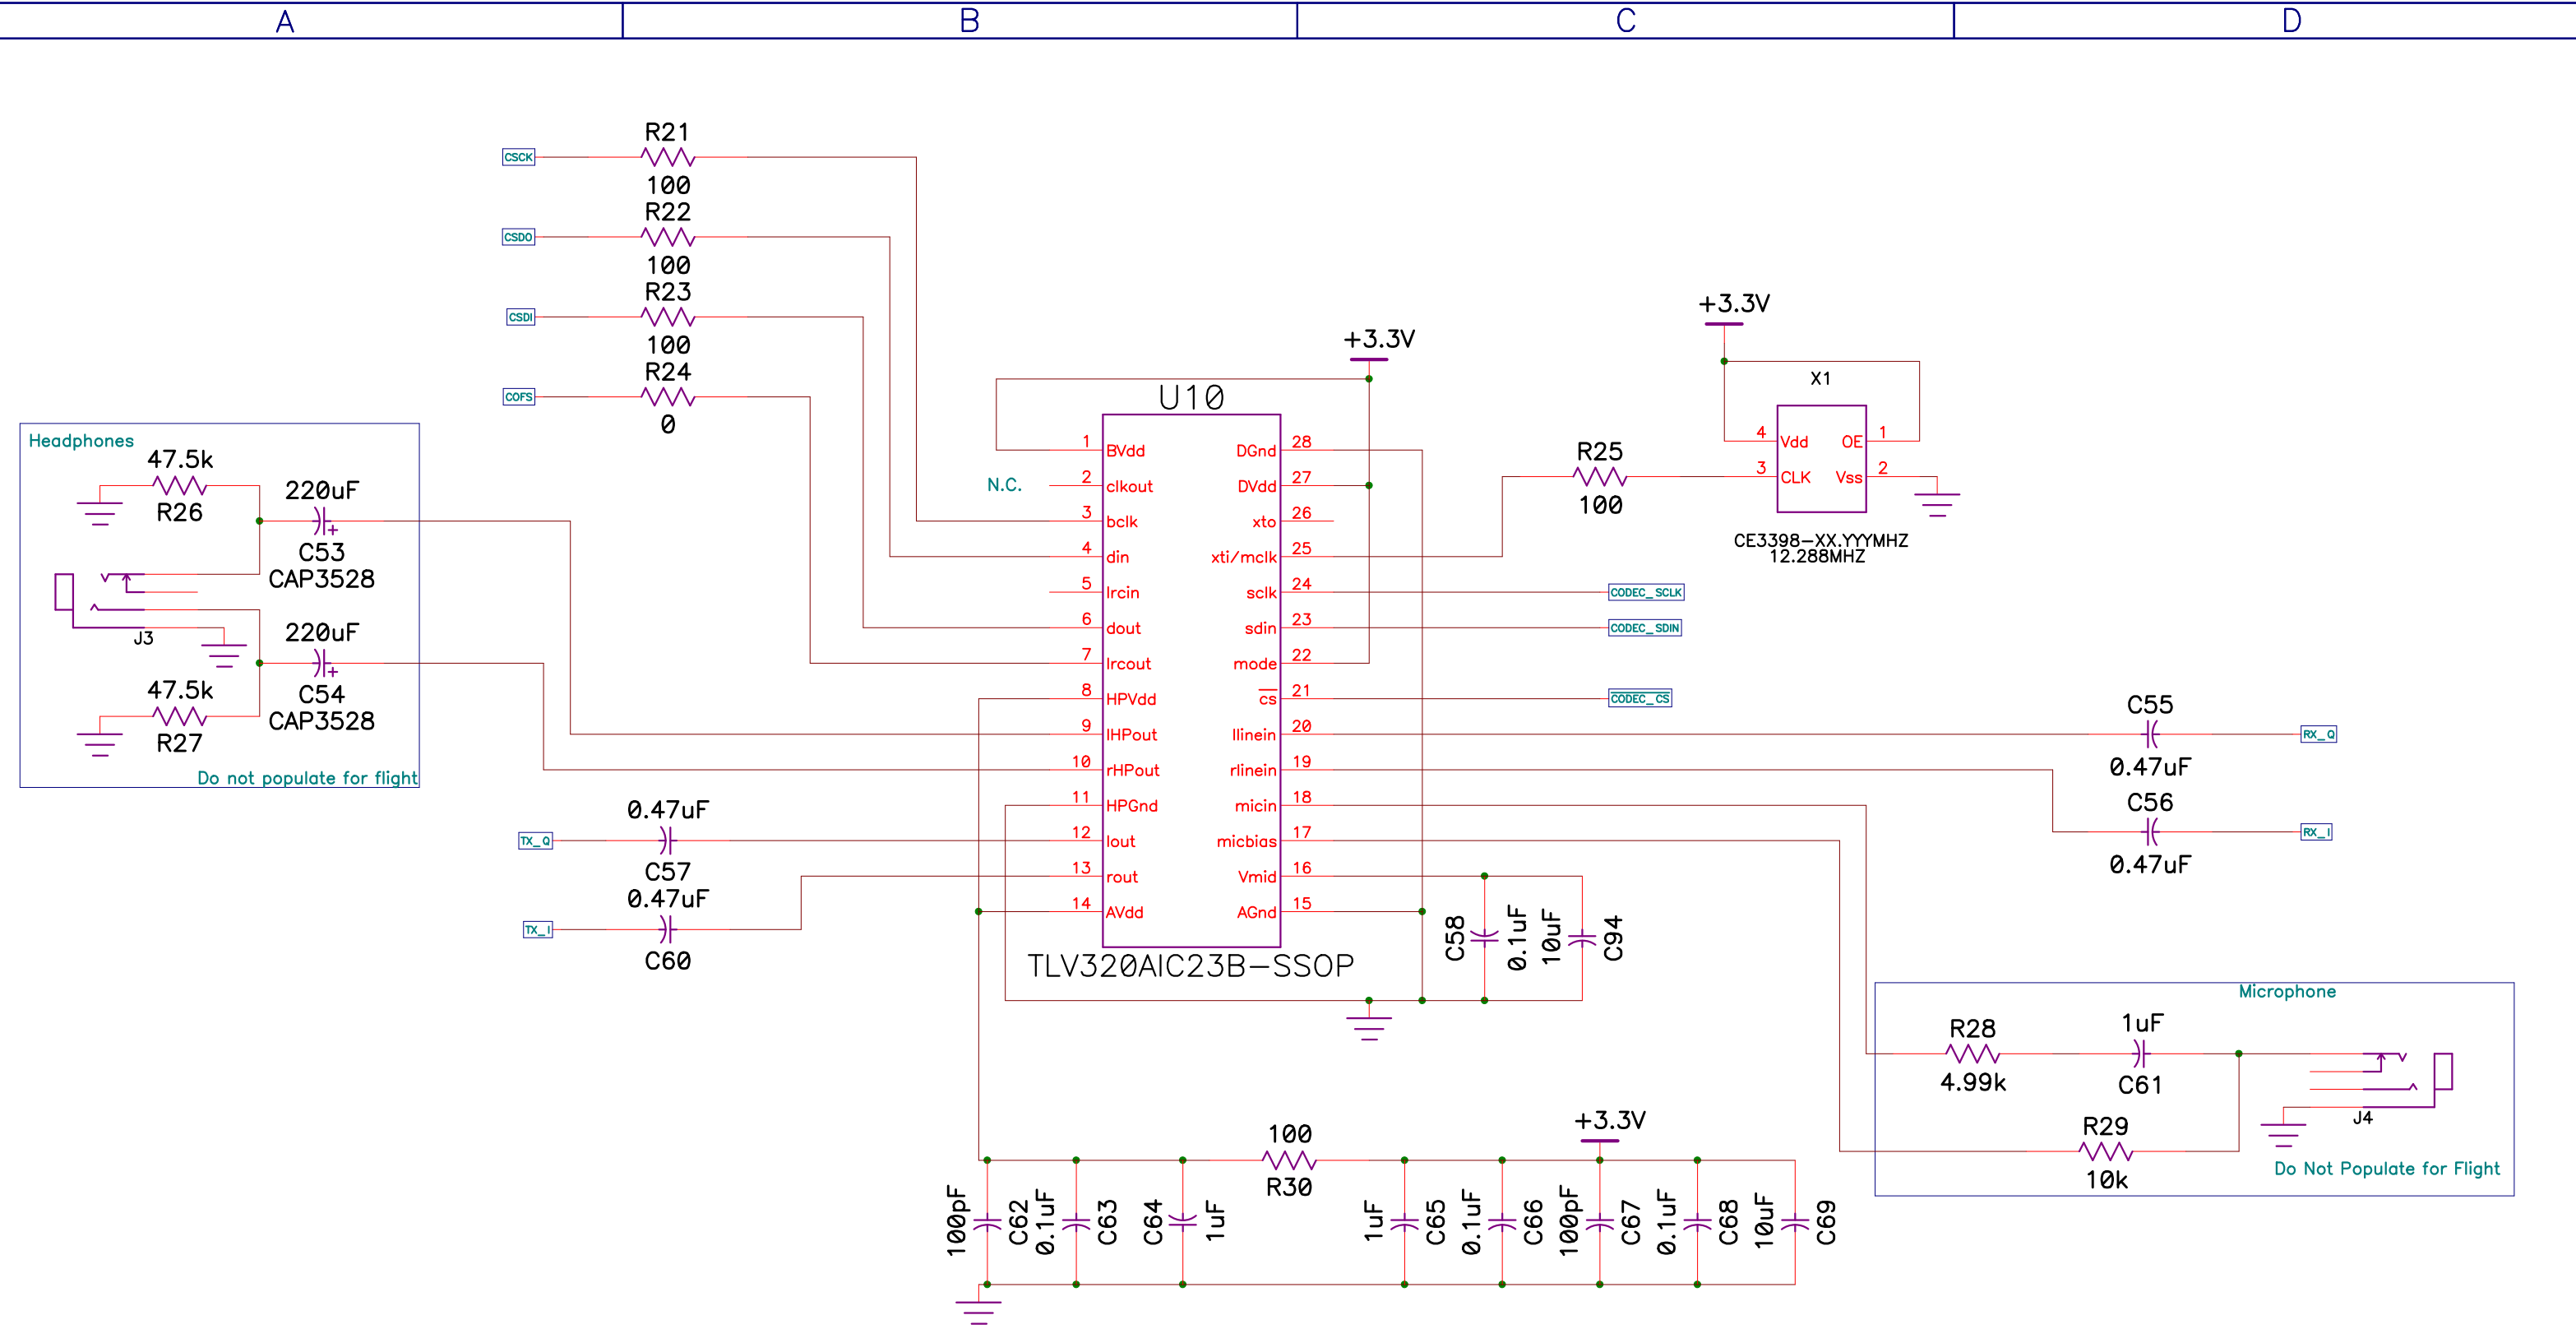

Title			Software Defined Transponder SDR RX		
Size	Number		Rev		1
Date	9/19/06		Drawn by	N9WXU	
Filename	SDX.SCH		Sheet	1 of 6	

Title			Software Defined Transponder SDR TX		
Size	Number		Rev		1
Date	9/19/06		Drawn by		N9WXU
Filename	SDX.SCH		Sheet		2 of 6

Title		
Software Defined Transponder IQ CLK GEN		
Size	Number	Rev
B		1
Date	9/19/06	Drawn by N9WXU
Filename	SDX.SCH	Sheet 3 of 6

Title Software Defined Transponder CODEC		
Size B	Number	Rev 1
Date 9/19/06	Drawn by N9WXU	
Filename SDX.SCH	Sheet 4 of 6	

Title			Software Defined Transponder CPU		
Size	Number		Rev		1
Date	9/19/06		Drawn by		N9WXU
Filename	SDX.SCH		Sheet		5 of 6

Title		
Software Defined Transponder POWER		
Size	Number	Rev
B		1
Date	9/19/06	Drawn by N9WXU
Filename	SDX.SCH	Sheet 6 of 6